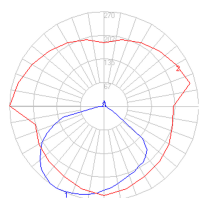

Features & Accessories

- Fully adjustable articulated arm structure

Dimensions

Packaging

4 Boxes

1 x 44-9/16" x 13-5/16" x 8-3/8" / 6.61 lbs - 113 cm x 33.5 cm x 21 cm / 3 kg

1 x 15-1/4" x 15-1/4" x 11-1/8" / 2.19 lbs - 38.5 cm x 38.5 cm x 28 cm / .992 kg

1 x 50-7/8" x 1-11/16" x 1-11/16" / 3.31 lbs - 129 cm x 4 cm x 4 cm / 1.5 kg

1 x 16-1/4" x 16-1/4" x 4-13/16" / 27.78 lbs - 41 cm x 41 cm x 12 cm / 12.6 kg

Light distribution

Diffused

Red = Max Cd. Through Vertical plane
Blue = Max Cd. Through Horizontal plane