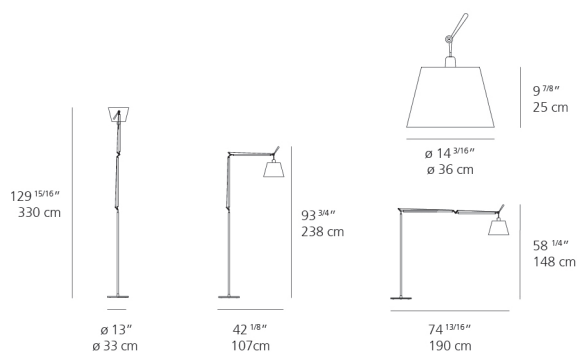

Lamp type	LED-T
Lamp	max 100W E26/A19
Lamp Included	No
Control type	DIMMABLE (On Cord)
Input Voltage	120V
Power consumption	N/A
Ballast	N/A

Colors & Finishes

- Parchment (Diffuser)
- Aluminum (Body & Base)

Features & Accessories

- Fully adjustable articulated arm structure

Dimensions

Packaging

4 Boxes

1 x 44-9/16" x 13-5/16" x 8-3/8" / 6.61 lbs - 113 cm x 33.5 cm x 21 cm / 3 kg

1 x 15-1/4" x 15-1/4" x 11-1/8" / 2.19 lbs - 38.5 cm x 38.5 cm x 28 cm / .992 kg

1 x 50-7/8" x 1-11/16" x 1-11/16" / 3.31 lbs - 129 cm x 4 cm x 4 cm / 1.5 kg

1 x 16-1/4" x 16-1/4" x 4-13/16" / 27.78 lbs - 41 cm x 41 cm x 12 cm / 12.6 kg

Light distribution

Diffused

Red = Max Cd. Through Vertical plane
Blue = Max Cd. Through Horizontal plane

Luminaire weight

34.39 lbs / 15.59 kg

Warranty

5 year Limited warranty