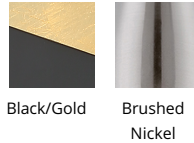

FINISHES:

LINE DRAWING: