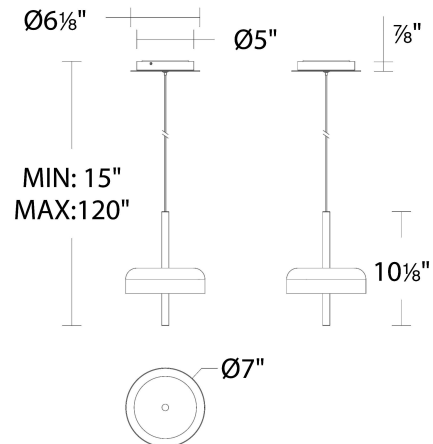

WAC LIGHTING

Fixture Type: _____

Catalog Number: _____

Project: _____

Location: _____

Pierce

Mini Pendant 3000K

Model & Size	Color Temp & CRI	Finish	Watt	LED Lumens	Delivered Lumens
PD-89210 10"	3000K 90	BK/GO Black/Gold BN Brushed Nickel	20W	2500	1392

REPLACEMENT PARTS

HDW-KS22-MA - Hardware Pack

FINISHES:

LINE DRAWING:

PD-89210