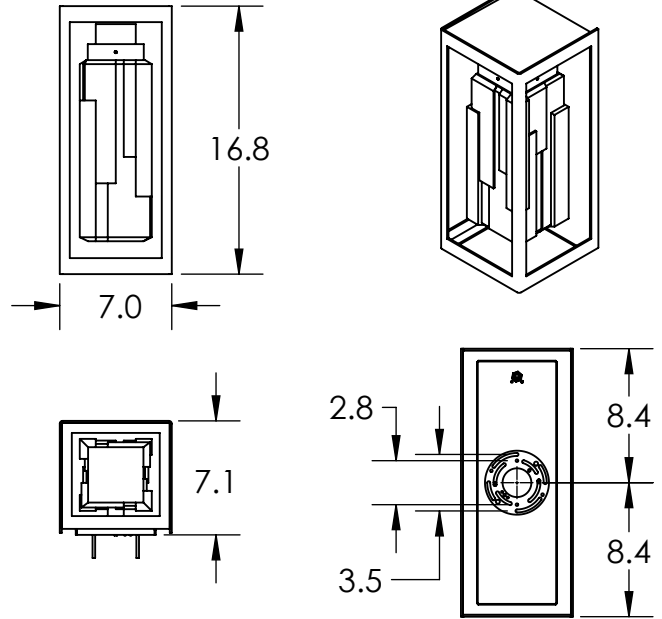

All dimensions are shown in inches unless otherwise stated.

Mounting Method: J-Box Wall Mount

PRODUCT DESCRIPTION

This versatile 17" H box design juxtaposes contemporary lines with the rugged look of hand-hewn stone captured in a blown glass lens. AC LED lamping minimizes energy consumption and fixture maintenance. IDA Dark Sky compliant.

Glass Types: **HC** **LC**

Suspension Method: Wall Mount

Weight(lbs.): 8

UL Rating: Wet

Top Diffuser: Closed

Bottom Diffuser: Open

Light Source: LED

Electrical Qty: 1