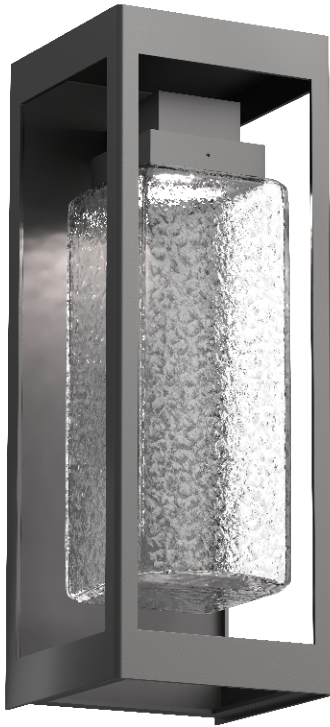

All dimensions are shown in inches unless otherwise stated.

Mounting Method: J-Box Wall Mount

PRODUCT DESCRIPTION

This versatile 17" H box design juxtaposes contemporary lines with the rugged look of hand-hewn stone captured in a blown glass lens. AC LED lamping minimizes energy consumption and fixture maintenance. IDA Dark Sky compliant.

Maison fixtures are offered with both Hammered textured glass and Ledgestone textured glass. Choose from three AAMA-2604 rated finishes that provide long-lasting UV and corrosion resistance in coastal and other harsh climates.

All Maison lighting includes a lifetime warranty to the original purchaser.

SCAN FOR MORE INFORMATION

PRODUCT SPECIFICATION

Construction: Aluminum Body With Blown Glass

Finish Options: **AG** **SB** **TB**

Glass Types: **HC** **LC**

Suspension Method: Wall Mount

Weight(lbs.): 8

UL Rating: Wet

Top Diffuser: Closed

Bottom Diffuser: Open

Light Source: LED

Electrical Qty: 1