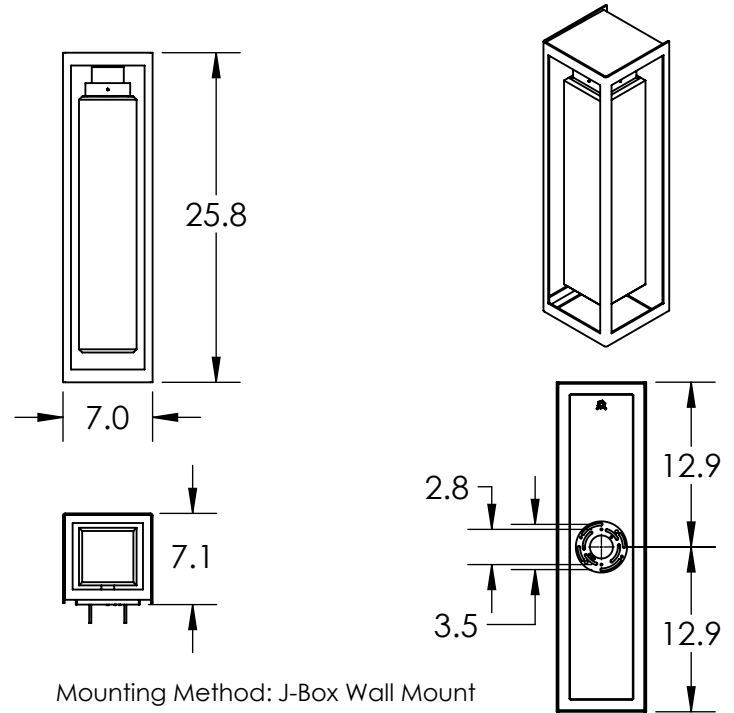

All dimensions are shown in inches unless otherwise stated.

PRODUCT DESCRIPTION

This versatile 26" H box design juxtaposes contemporary lines with the rugged look of hand-hewn stone captured in a blown glass lens. AC LED lamping minimizes energy consumption and fixture maintenance. IDA Dark Sky compliant.

Glass Types: **HC** **LC**

Suspension Method: Wall Mount

Weight(lbs.): 8

UL Rating: Wet

Top Diffuser: Closed

Bottom Diffuser: Open

Light Source: LED

Electrical Qty: 1